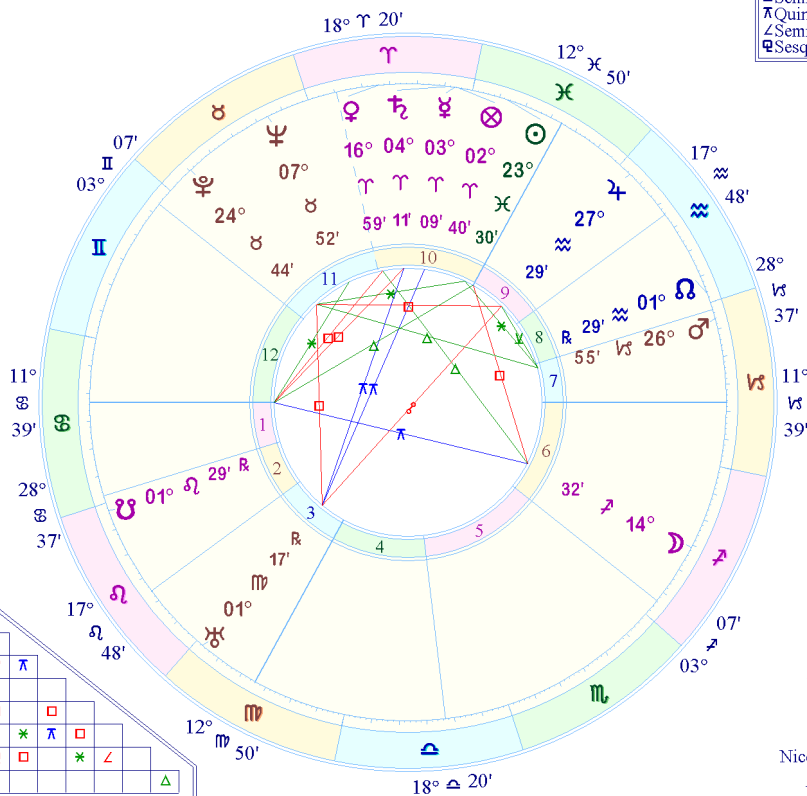

Albert Einstein

Born, March 14, 1879— Died, April 18, 1955

Albert Einstein
March 14, 1879
11:30 AM
Ulm, Germany
NATAL CHART

Tropical Placidus
Time Zone: 0 hours West
Local Mean Time
48 N 24 10 E 00

Aspect	Planets	Sun/Moon	Orb	Orb
♂Conjunction	0°	10°00	10°00	10°00
♁Opposition	180°	10°00	10°00	10°00
◻Square	90°	8°00	8°00	8°00
◻Trine	120°	6°00	6°00	6°00
*Sextile	60°	4°00	4°00	4°00
♁Semi-Sextile	30°	2°00	2°00	2°00
♁Quincunx	150°	3°00	3°00	3°00
♁SemiSquare	45°	3°00	3°00	3°00
◻Sesquiquadrate	135°	3°00	3°00	3°00

Elements	
Fire	♂♁♂
Earth	♁♁♁♁
Air	♁♁♁♁
Water	♁♁♁♁
Cardinal	♁♁♁♁♁
Fixed	♁♁♁♁♁
Mutable	♁♁♁♁♁

Zodiac Signs	
♈	Aries
♉	Taurus
♊	Gemini
♋	Cancer
♌	Leo
♍	Virgo
♎	Libra
♏	Scorpio
♐	Sagittarius
♑	Capricorn
♒	Aquarius
♓	Pisces

Planet	Sign	House
Sun	Pisces	10th
Moon	Sagittarius	6th
Mercury	Aries	10th
Venus	Aries	10th
Mars	Capricorn	7th
Jupiter	Aquarius	9th
Saturn	Aries	10th
Uranus	Virgo	3rd
Neptune	Taurus	11th
Pluto	Taurus	11th
Ascendant	Cancer	1st
Midheaven	Pisces	10th

Planet Symbols	
☉	Sun
☾	Moon
☿	Mercury
♀	Venus
♂	Mars
♃	Jupiter
♄	Saturn
♅	Uranus
♆	Neptune
♇	Pluto
♈	Ascendant
♏	Midheaven

Your Company Name
18 Maple Avenue
Nice Place, California 98765
Phone: 123-456-7890